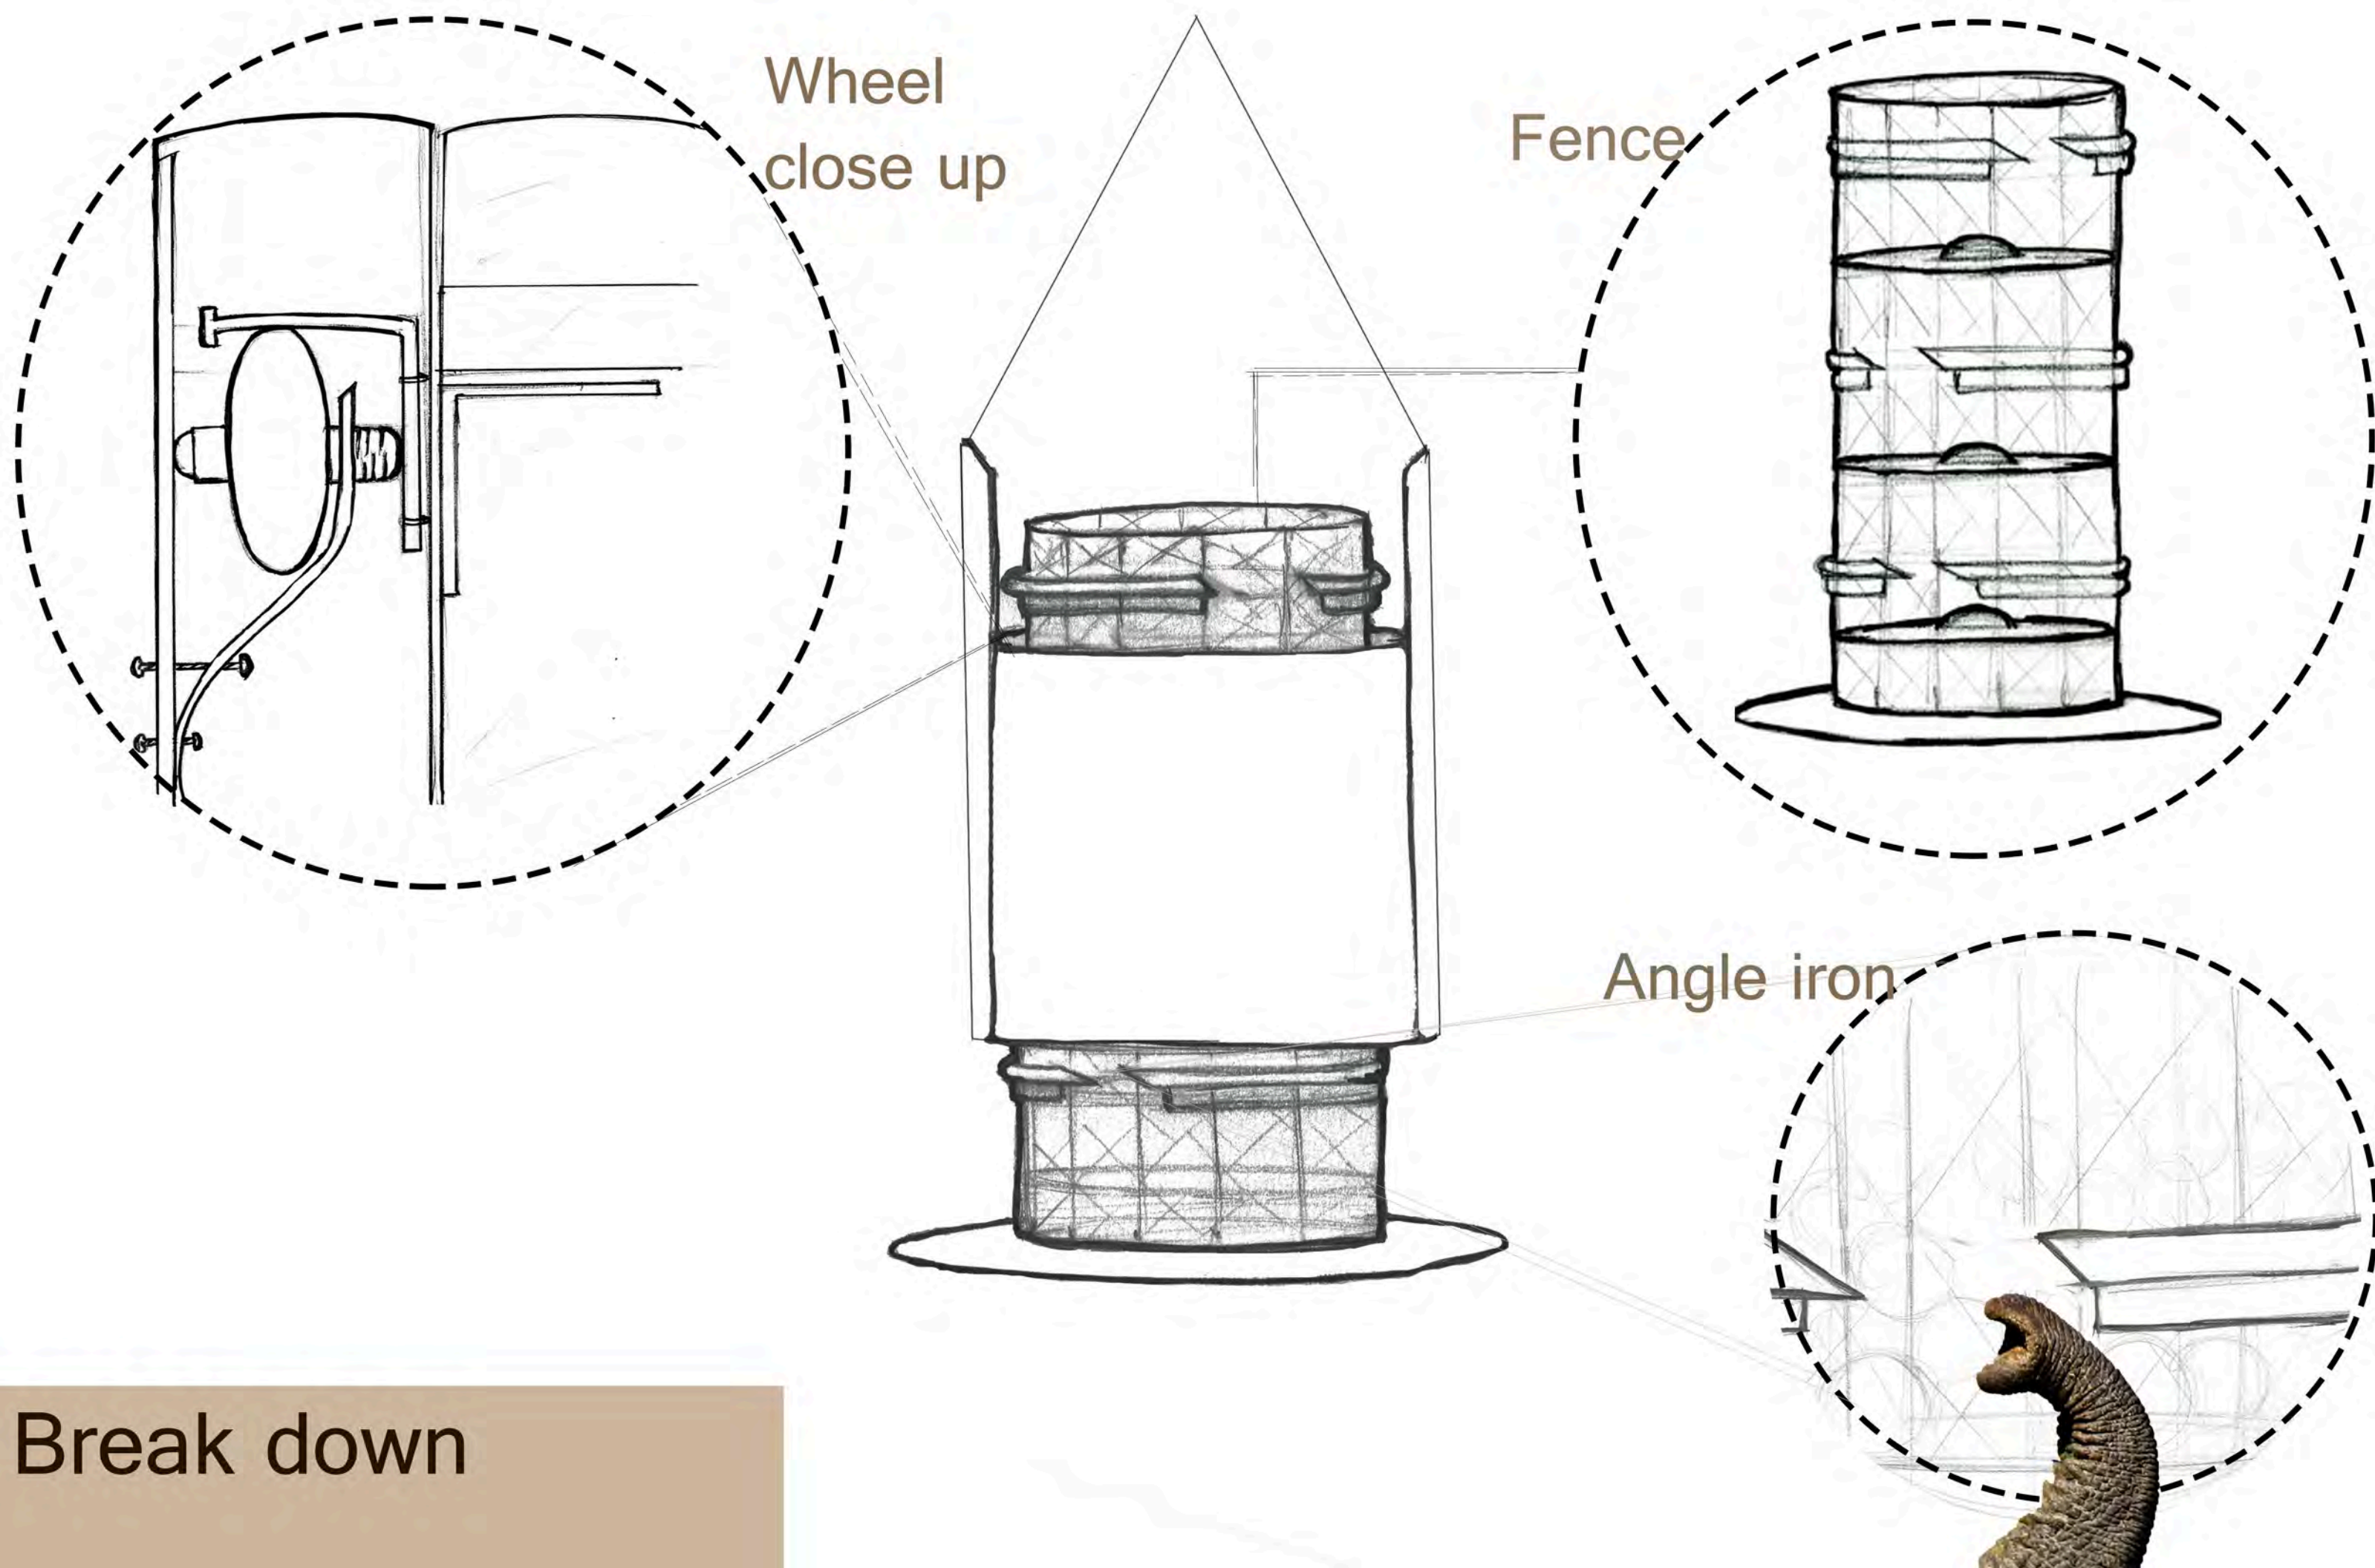

# Puzzle Feeder

For Emily and Ruth

Designed by: Baylor, Janelle, Gia, Juan and Sam

The Puzzle Feeder is an elevated feeding system where the elephants must turn the inner chamber in order to allow food to drop down.

- Help Emily and Ruth exercise
- Easy for trainers to manage
- Pleasing to the eyes of Zoo visitors
- Made of recycled material that will not harm the Elephants

Goals

Break down

Food inside fence

With the help of the Elephant, the wheels will move in a circular motion

Inside the toy